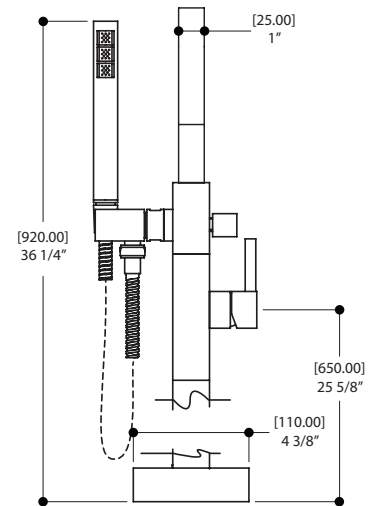

FEATURES

Solid brass construction
 Recessed aerator - aerated water flow
 Handshower with 5' double-helix brass hose
 Pull-button on the side of spout
 Rough-in not included, order **#92189**
 1/2" female connection with quick connect

SPECS AT LARGE

Overall spout projection: 14 7/8" Flow rate tub filler: 5 gpm
 CC spout projection: 13 7/8" Flow rate handshower: 2.5 gpm
 Total faucet height: 37 1/2"

FLOOR

Products and specifications shown are subject to change without notice. Please contact our technical support at tech@aquabrax.com for any further queries, replacement parts requests etc.