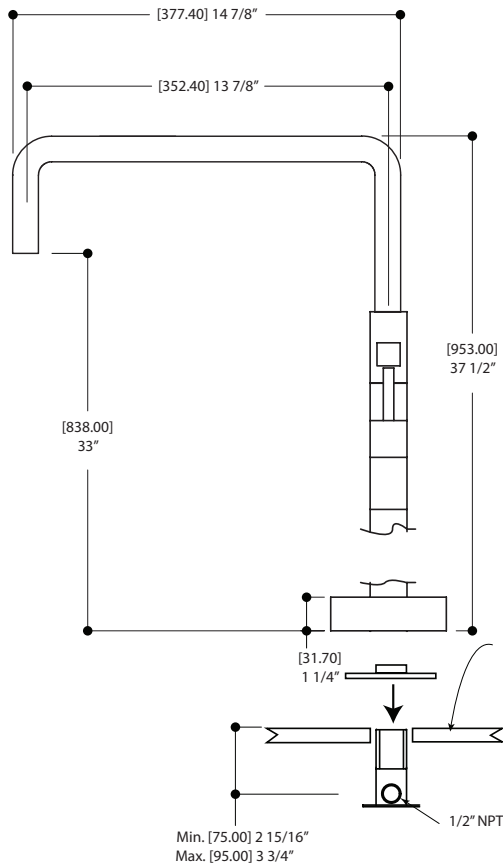

FEATURES

Solid brass construction
 Recessed aerator - aerated water flow
 Handshower with 5' double-helix brass hose
 Pull-button on the side of spout
 Rough-in not included, order **#92189**
 1/2" female connection with quick connect

SPECS AT LARGE

Overall spout projection: 14 7/8" Flow rate tub filler: 5 gpm
 CC spout projection: 13 7/8" Flow rate handshower: 2.5 gpm
 Total faucet height: 37 1/2"

FLOOR

Products and specifications shown are subject to change without notice. Please contact our technical support at tech@aquabrax.com for any further queries, replacement parts requests etc.